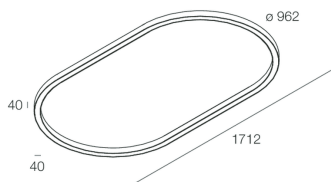

Features

Use: Indoor
Type of installation: WALL, SUSPENDED, CEILING MOUNTED
Emission: DIRECT
Optics: OPAL
Colour: WHITE
Dimming: WITH ACCESSORY
Emergency: NO
L: 1712mm
A: 40mm
H: 40mm
ø: 962mm
Made in: ITALY
Warranty: 5 years
Weight: 10kg

Tech data

Luminaire input power: 105.7W
Luminaire luminous flux: 7869lm
IP: 40
Insulation class: III
Supply voltage: MAX 1.8A
UGR: <19
IK: 03
SELV: Si

Source

Light source: LED
Source power: 93W
Source luminous flux: 14409lm
Colour temperature: 4000K
CRI: >90
Colour tolerance: 3 Step MacAdam
LED lifespan: 50000h L80 B20