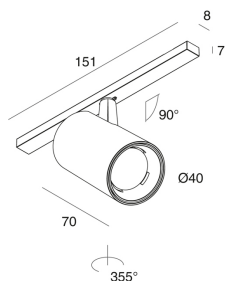

Novalux S.r.l. via Marzabotto, 2 40050 Funo di Argelato (BO) Italy
Tel: +39 051 860558 · Fax +39 051 6647859 · Mail: info@novalux.it · VAT number 00536541204 · novalux.com
Company subject to the management and coordination by SLV GmbH

This technical data sheet is owned by Novalux S.r.l., all rights reserved. Novalux S.r.l. reserves the right to make changes without prior notice.
Last update: 19/5/2025, 12:31:01