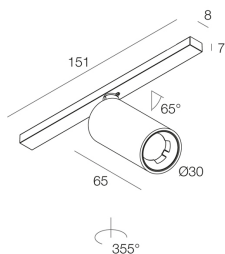

L-16 SYSTEM

101546.01

novalux
ITALIAN LIGHTING DESIGN SINCE 1948

Features

Use: Indoor
Type of installation: TRACK
Emission: ADJUSTABLE
Optics: SPOT
Beam: 25°
Colour: WHITE
Dimming: WITH ACCESSORY
Emergency: NO
H: 65mm
ø: 30mm
Made in: ITALY
Warranty: 5 years

Tech data

Luminaire input power: 3W
Luminaire luminous flux: 207lm
IP: 20
Insulation class: III
Supply voltage: 24 Vdc
SELV: Si

Source

Light source: LED
Source power: 3W
Source luminous flux: 306lm
Colour temperature: 3000K
CRI: >90
Colour tolerance: 3 Step MacAdam
LED lifespan: 50000h L80 B20