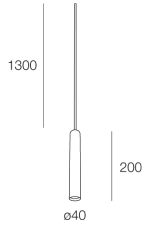

COLLINS SP

111812.02

novalux
ITALIAN LIGHTING DESIGN SINCE 1948

Features

Use: Indoor
Type of installation: SUSPENDED
Emission: DIRECT
Optics: SPOT
Colour: BLACK
H: 200mm
ø: 40mm
Made in: EU
Warranty: 5 years

Tech data

IP: 20
Insulation class: I
Supply voltage: 220-230V 50/60 Hz
SELV: No

Source

Socket: GU10 mini Ø35mm (lamp not included)
Source power: MAX 10W LED

[COLLINS SP: View more product info](#)

Novalux S.r.l. via Marzabotto, 2 40050 Funo di Argelato (BO) Italy
Tel: +39 051 860558 · Fax +39 051 6647859 · Mail: info@novalux.it · VAT number 00536541204 · novalux.com
Company subject to the management and coordination by SLV GmbH