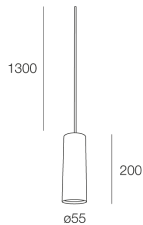

COLLINS SP

111814.16

novalux
ITALIAN LIGHTING DESIGN SINCE 1948

Features

Use: Indoor
Type of installation: SUSPENDED
Emission: DIRECT
Optics: SPOT
Colour: SATIN BRASS
H: 200mm
ø: 55mm
Made in: EU
Warranty: 5 years

Tech data

IP: 20
Insulation class: I
Supply voltage: 220-230V 50/60 Hz
SELV: No

Source

Socket: GU10 (lamp not included)
Source power: MAX 10W LED

[COLLINS SP: View more product info](#)

Novalux S.r.l. via Marzabotto, 2 40050 Funo di Argelato (BO) Italy
Tel: +39 051 860558 · Fax +39 051 6647859 · Mail: info@novalux.it · VAT number 00536541204 · novalux.com
Company subject to the management and coordination by SLV GmbH