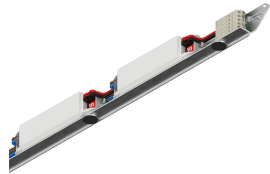

HERO MINI B

113341.99

novalux
ITALIAN LIGHTING DESIGN SINCE 1948

Features

Use: Indoor
Dimming: PUSH, DALI
Emergency: NO
L: 1808mm
A: 30mm
H: 35mm
Made in: ITALY
Warranty: 5 years

Tech data

IP: 40
Insulation class: I
No. of driver per product: 4
Supply voltage: 220-240V 50/60Hz
SELV: Si