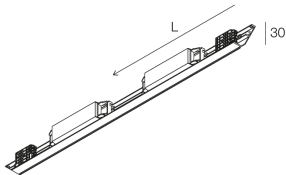

Compliance

CEI EN 60598-1:2021 + A11:2023, CEI EN 60598-2-1:2022

[HERO MINI B: View more product info](#)

Novalux S.r.l. via Marzabotto, 2 40050 Funo di Argelato (BO) Italy
Tel: +39 051 860558 · Fax +39 051 6647859 · Mail: info@novalux.it · VAT number 00536541204 · novalux.com
Company subject to the management and coordination by SLV GmbH

This technical data sheet is owned by Novalux S.r.l., all rights reserved. Novalux S.r.l. reserves the right to make changes without prior notice.
Last update: 19/5/2025, 12:32:19