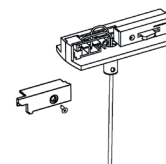

2. Unscrew these 3 screws, take out the L, N and ground wire.