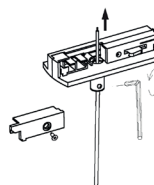

2. Unscrew these 3 screws, take out the L, N and ground wire.