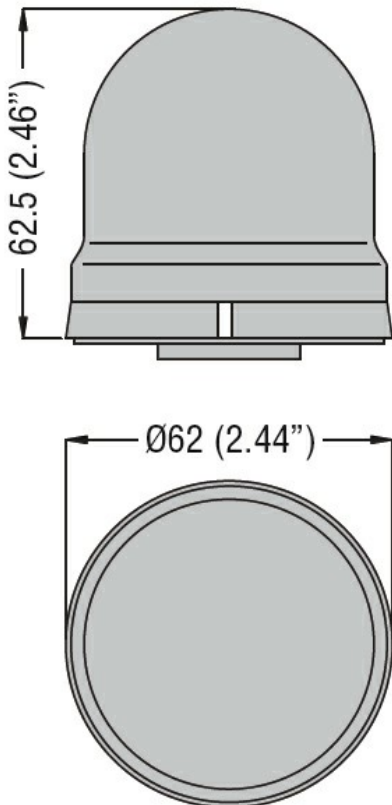

**General characteristics**

Diameter	mm - inch	62 / 2.44
Colour		Orange
IEC degree of protection		IP54

**Mechanical features**

Tightening torque for terminals max	Nm	0.5
Terminals screw		Screw clamp terminals

Conductor section	AWG/Kcmil		
		max	16
	IEC		
		max	mm <sup>2</sup> 1.5

Weight		g	60
--------	--	---	----

**Ambient conditions**

Temperature	Operating temperature			
		min	°C	-20
		max	°C	+50

**Dimensions**