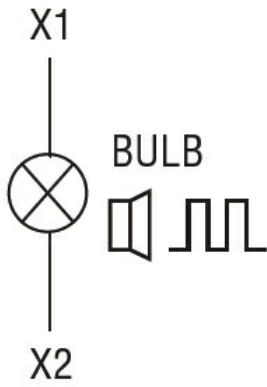

Certifications and compliance

Compliance

IEC/EN 60947-1
IEC/EN 60947-5-1

Certificates

EAC

ETIM classification

ETIM 8.0

EC000232 -
Optical module
for signal tower