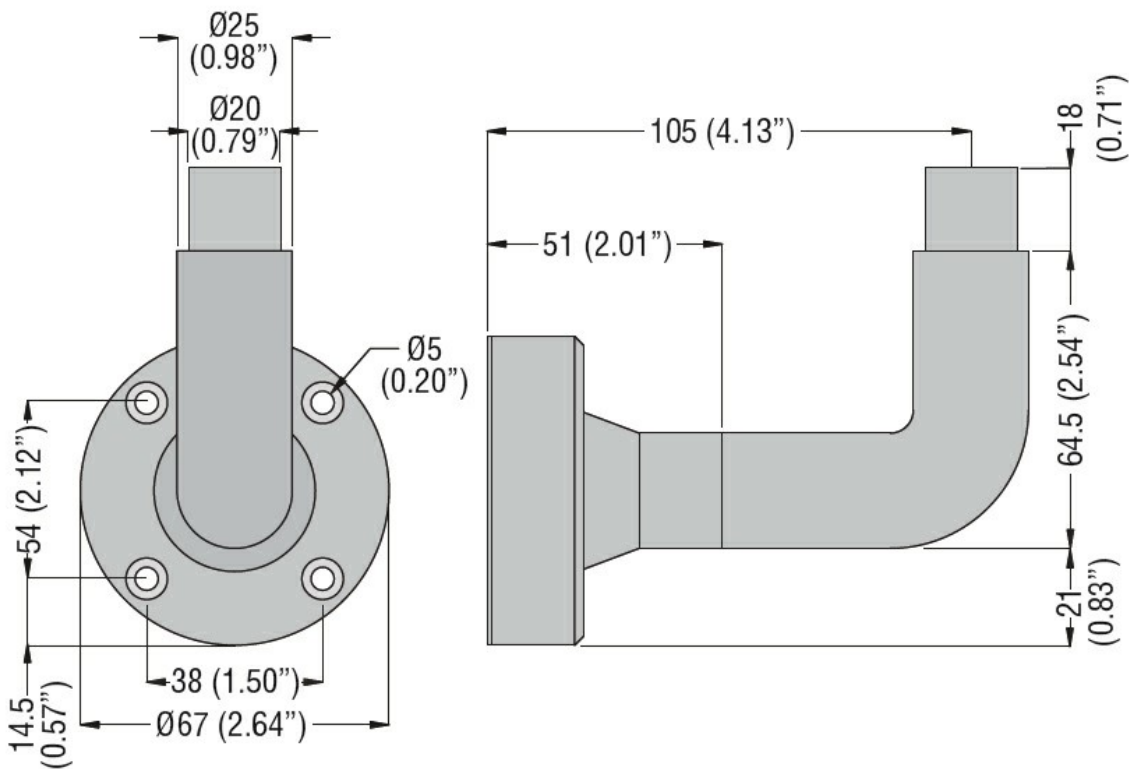

General characteristics

Diameter	mm - inch	62 / 2.44 - 70 / 2.75
Colour		Grey
Material		Plastic

Mechanical features

Weight	g	78
--------	---	----

Dimensions

Certifications and compliance

Compliance	/
Certificates	/

ETIM classification

ETIM 8.0	EC001153 - Wall bracket for signal tower
----------	--