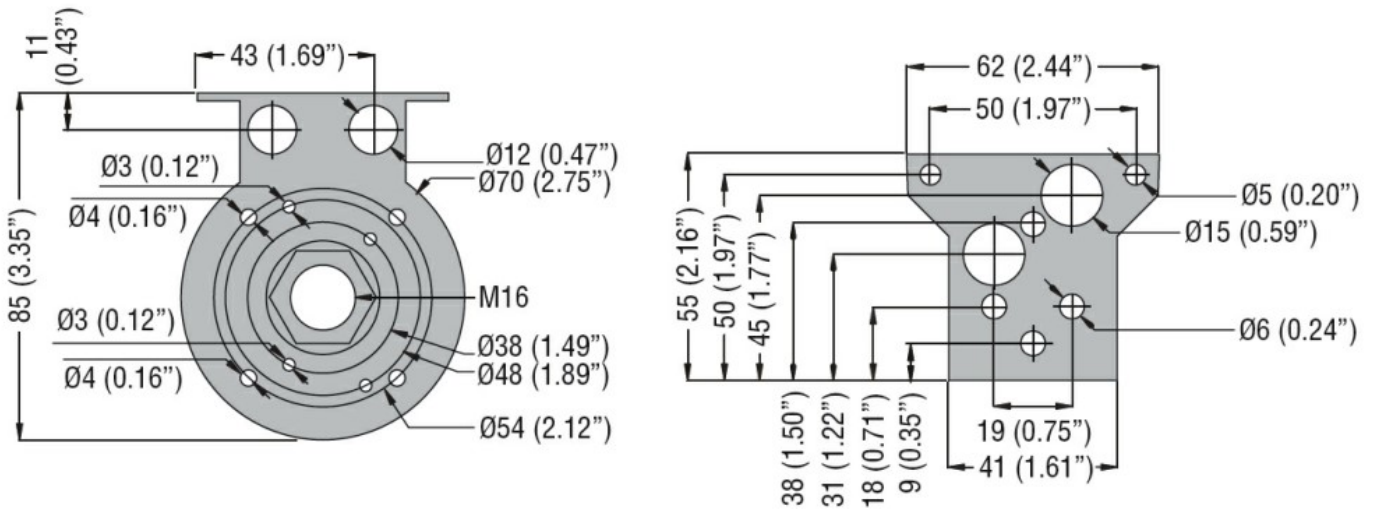

General characteristics

Diameter	mm - inch	62 / 2.44 - 70 / 2.75
Colour		Grey
Material		Plastic

Mechanical features

Weight	g	80
--------	---	----

Dimensions

Certifications and compliance

Compliance	/
Certificates	/

ETIM classification

ETIM 8.0	EC001153 - Wall bracket for signal tower
----------	--