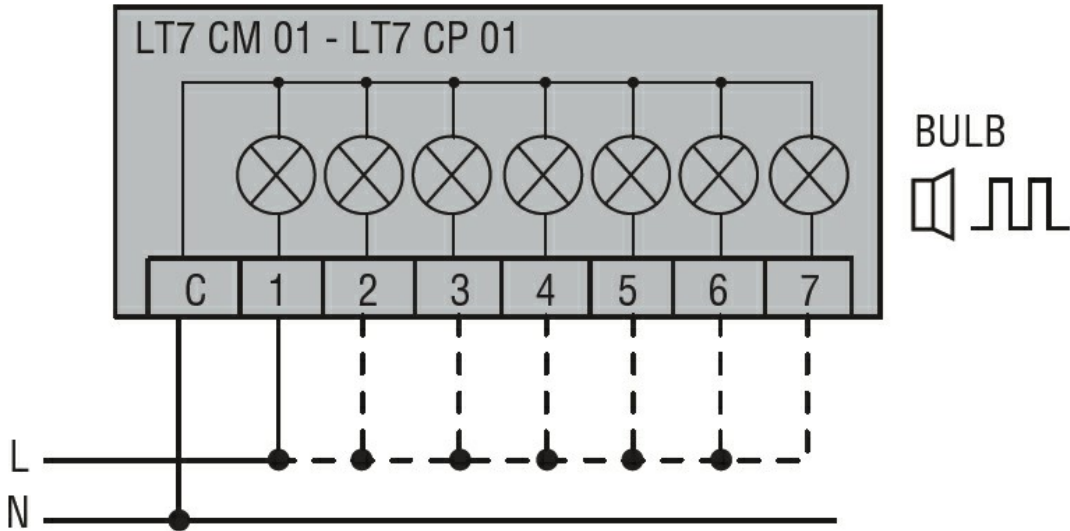

**General characteristics**

Diameter	mm - inch	70 / 2.75
Supply voltage (AC)	V	110...120
Colour		Orange
IEC degree of protection		IP65
Light consumption per module (AC)	mA	20
Light consumption per module (DC)	mA	20
Sound module consumption (AC)	mA	20
Sound module consumption (DC)	mA	20

**Mechanical features**

Weight	g	92
--------	---	----

**Ambient conditions**

Temperature	Operating temperature	min	°C	-20
		max	°C	+50

**Dimensions**

Wiring diagrams

Connect terminals C and 1 as indicated to power the first module. If other modules are fitted, the respective terminals must be connected accordingly.