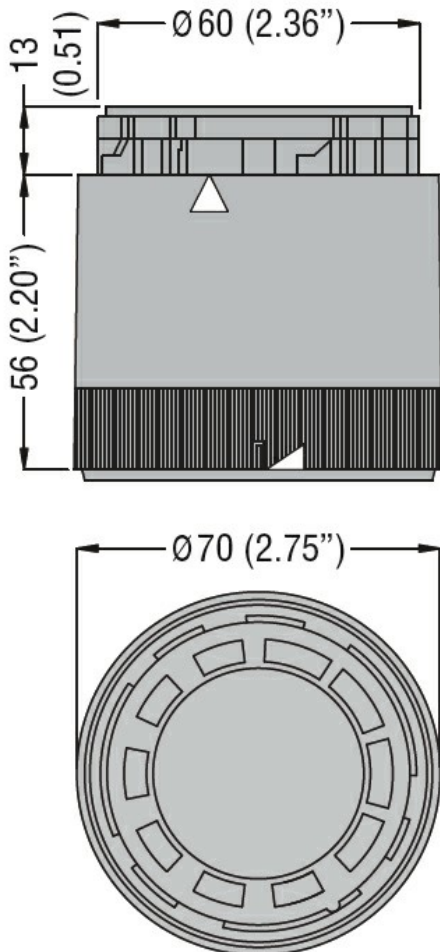

**General characteristics**

Diameter	mm - inch	70 / 2.75
Supply voltage (AC)	V	110...120
Colour		Orange
IEC degree of protection		IP65
Light consumption per module (AC)	mA	20
Light consumption per module (DC)	mA	20
Sound module consumption (AC)	mA	20
Sound module consumption (DC)	mA	20

**Mechanical features**

Weight	g	92
--------	---	----

**Ambient conditions**

Temperature	Operating temperature	min	°C	-20
		max	°C	+50

**Dimensions**

Wiring diagrams

Connect terminals C and 1 as indicated to power the first module. If other modules are fitted, the respective terminals must be connected accordingly.