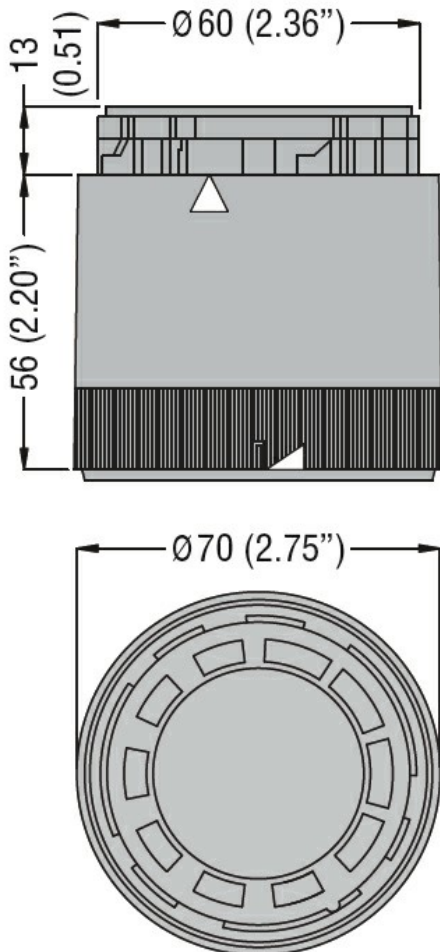

General characteristics

Diameter	mm - inch	70 / 2.75
Supply voltage (AC)	V	230...240
Colour		Orange
IEC degree of protection		IP65
Light consumption per module (AC)	mA	15
Light consumption per module (DC)	mA	15
Sound module consumption (AC)	mA	15
Sound module consumption (DC)	mA	15

Mechanical features

Weight	g	92
--------	---	----

Ambient conditions

Temperature	Operating temperature	min	°C	-20
		max	°C	+50

Dimensions

Wiring diagrams

Connect terminals C and 1 as indicated to power the first module. If other modules are fitted, the respective terminals must be connected accordingly.