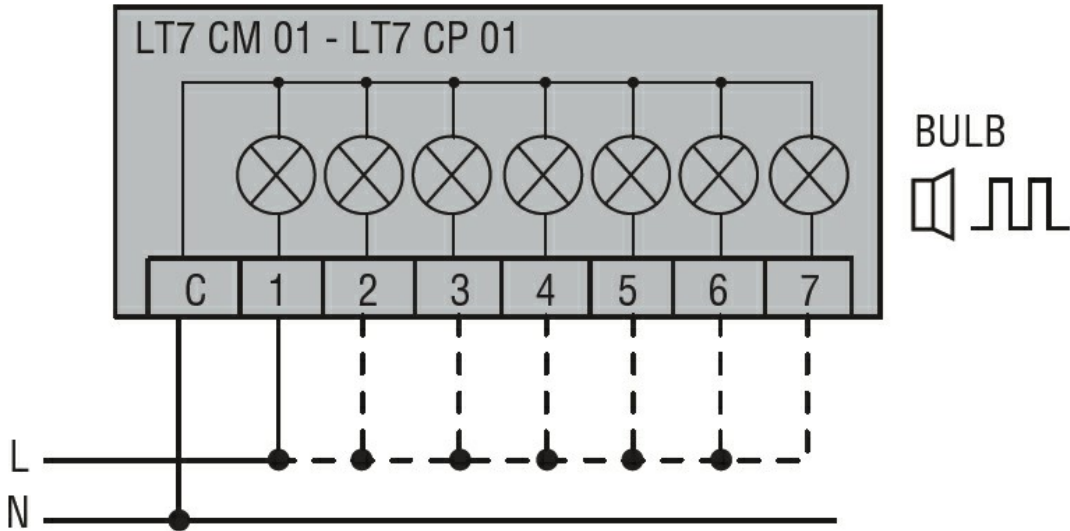

General characteristics

Diameter	mm - inch	70 / 2.75
Supply voltage (AC)	V	230...240
Colour		Orange
IEC degree of protection		IP65
Light consumption per module (AC)	mA	15
Light consumption per module (DC)	mA	15
Sound module consumption (AC)	mA	15
Sound module consumption (DC)	mA	15

Mechanical features

Weight	g	92
--------	---	----

Ambient conditions

Temperature	Operating temperature	min	°C	-20
		max	°C	+50

Dimensions

Wiring diagrams

Connect terminals C and 1 as indicated to power the first module. If other modules are fitted, the respective terminals must be connected accordingly.