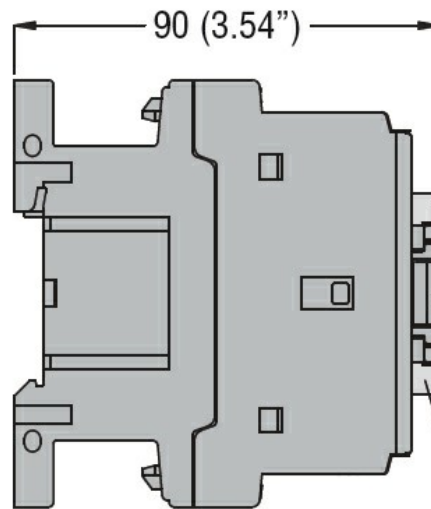

**UL technical data**

Rated operational voltage AC (UL)

V 600

**Dimensions**

BFX50 02

BFX50 02

**Certifications and compliance**

Compliance

- CSA C22.2 n° 60947-1
- CSA C22.2 n° 60947-4-1
- IEC/EN 60947-1
- IEC/EN 60947-4-1
- UL 60947-1
- UL 60947-4-1

Certificates

- cULus
- EAC

**ETIM classification**

ETIM 8.0

EC001044 -  
Mechanic  
interlock for  
switch