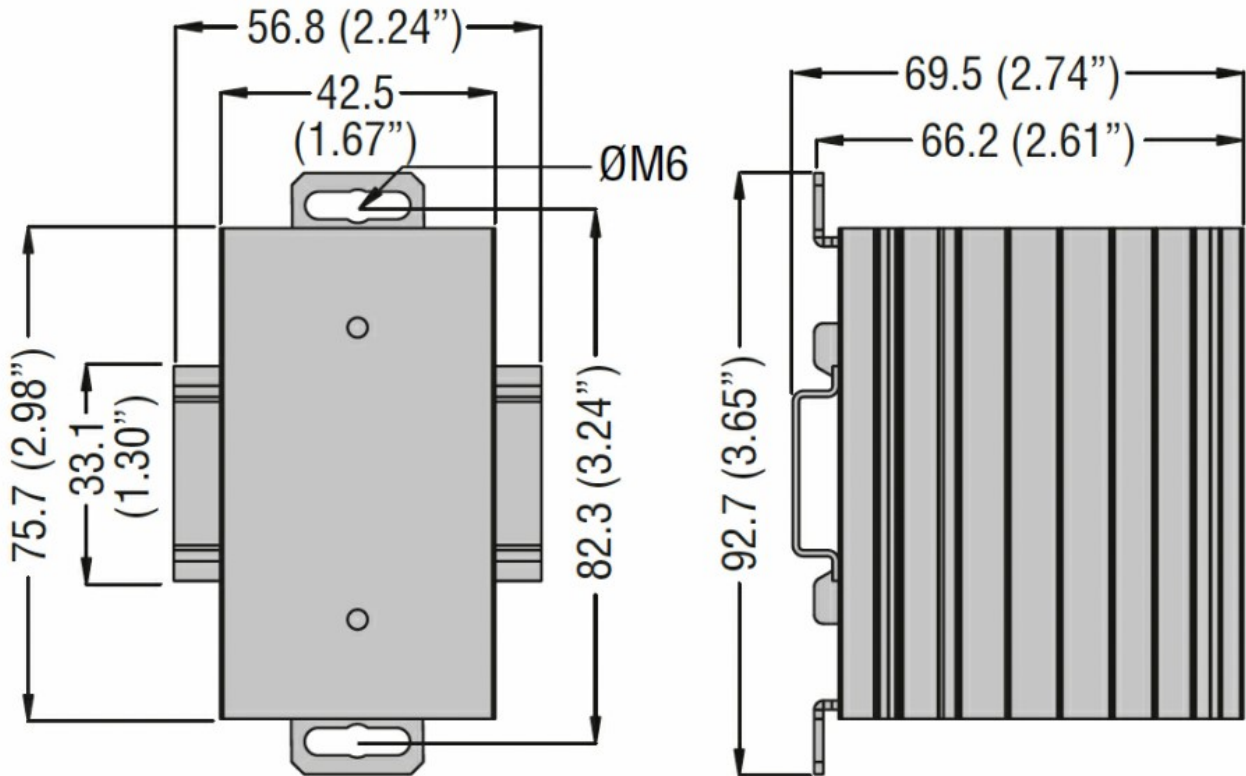

**Dimensions**

**Certifications and compliance**

Certifications

- IEC/EN/BS 60335-1
- IEC/EN/BS 60947-4-2
- IEC/EN/BS 60947-4-3
- IEC/EN/BS 62314

**ETIM classification**

EC000066 - Power contactor, AC switching