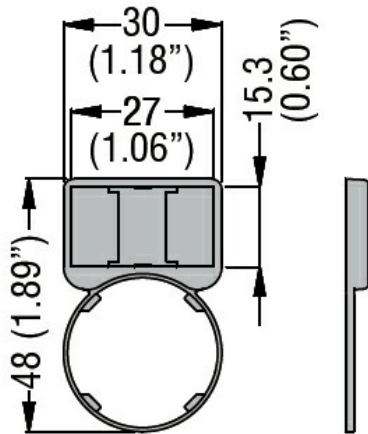

Ambient conditions

Temperature			
Operating temperature			
min	°C	-25	
max	°C	+70	
Storage temperature			
min	°C	-40	
max	°C	+85	

Dimensions

Certifications and compliance

Compliance	/
Certificates	/

ETIM classification

ETIM 8.0	EC002024 - Accessories/spare parts for command devices