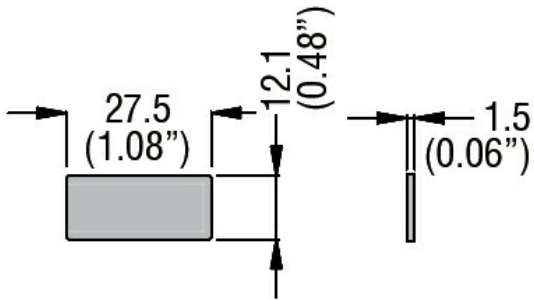

REV-0-FWD

Mechanical features

Weight g 0.001

Dimensions

Certifications and compliance

Compliance /

Certificates /

ETIM classification

ETIM 8.0

EC000624 - Text
 plate for
 command
 devices