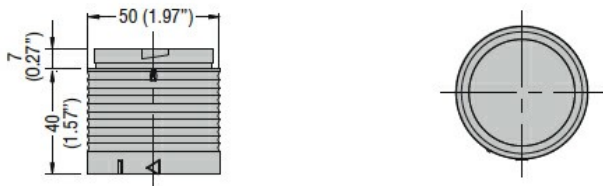

Dimensions

Certifications and compliance

Compliance	CSA C22.2 n° 14
	IEC/EN/BS 60947-1
	IEC/EN/BS 60947-5-1
	UL508

Certificates

cULus

ETIM classification

ETIM 8.0	EC000232 - Optical module for signal tower