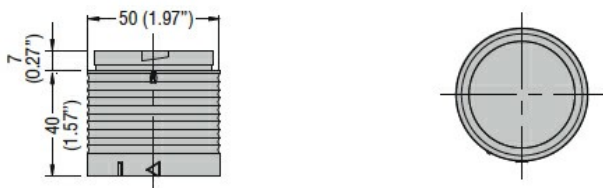

General characteristics

Diameter	mm - inch	50 / 1.97
Colour		Green
IEC degree of protection		IP65
Power consumption	VA	1.2

Mechanical features

Weight	g	37
--------	---	----

Ambient conditions

Temperature	Operating temperature	min	°C	-30
		max	°C	+50

Dimensions

Certifications and compliance

Compliance	CSA C22.2 n° 14
	IEC/EN/BS 60947-1
	IEC/EN/BS 60947-5-1
	UL508

Certificates

cULus

ETIM classification

ETIM 8.0

EC000232 -
Optical module
for signal tower