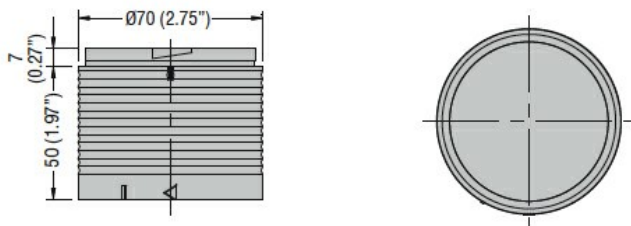

General characteristics

Diameter	mm - inch	70 / 2.75
Colour		Green
IEC degree of protection		IP65
Power consumption	VA	1.2

Mechanical features

Weight	g	66
--------	---	----

Ambient conditions

Temperature	Operating temperature	min	°C	-30
		max	°C	+50

Dimensions

Certifications and compliance

Compliance	CSA C22.2 n° 14
	IEC/EN/BS 60947-1
	IEC/EN/BS 60947-5-1
	UL508

Certificates	cULus
--------------	-------

ETIM classification

ETIM 8.0	EC000232 - Optical module for signal tower
----------	--