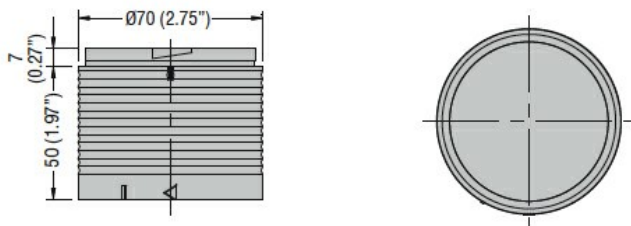

General characteristics

Diameter	mm - inch	70 / 2.75
Colour		Red
IEC degree of protection		IP65
Power consumption	VA	1.2

Mechanical features

Weight	g	66
--------	---	----

Ambient conditions

Temperature	Operating temperature	min	°C	-30
		max	°C	+50

Dimensions

Certifications and compliance

Compliance	CSA C22.2 n° 14
	IEC/EN/BS 60947-1
	IEC/EN/BS 60947-5-1
	UL508

Certificates	cULus
--------------	-------

ETIM classification

ETIM 8.0	EC000232 - Optical module for signal tower
----------	--