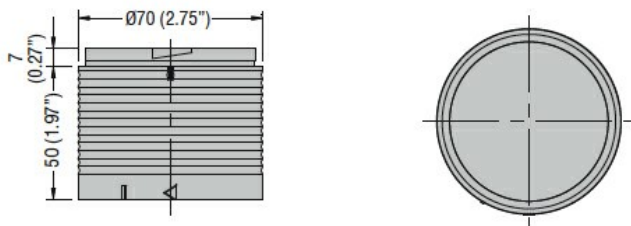

**General characteristics**

Diameter	mm - inch	70 / 2.75
Colour		Blue
IEC degree of protection		IP65
Power consumption	VA	1.2

**Mechanical features**

Weight	g	66
--------	---	----

**Ambient conditions**

Temperature	Operating temperature			
		min	°C	-30
		max	°C	+50

**Dimensions**

**Certifications and compliance**

Compliance	CSA C22.2 n° 14
	IEC/EN/BS 60947-1
	IEC/EN/BS 60947-5-1
	UL508

Certificates	cULus
--------------	-------

**ETIM classification**

ETIM 8.0	EC000232 - Optical module for signal tower
----------	--