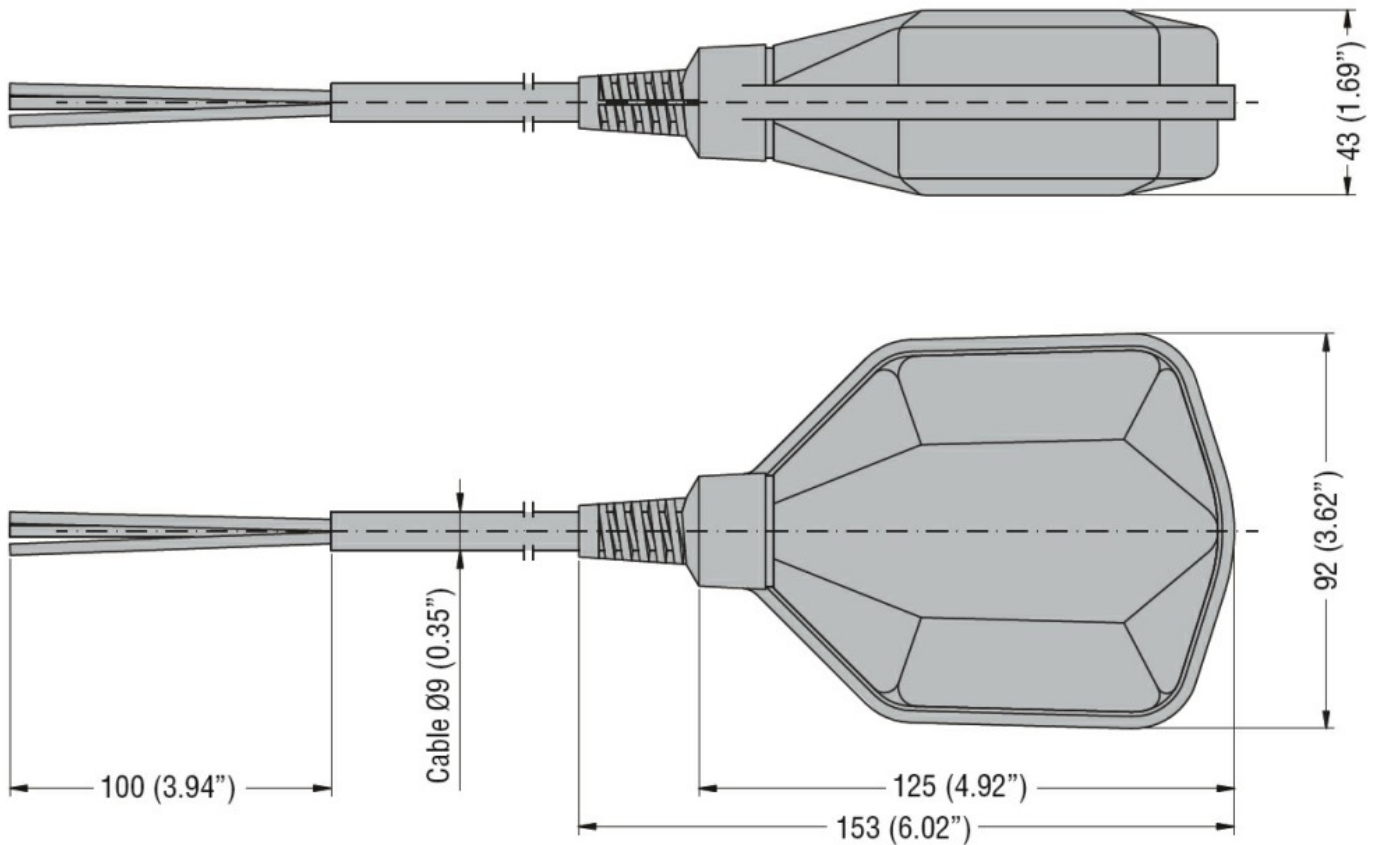

**Relay outputs**

Number of relays Nr. 1

**Connections**

Maximum cable length m / ft 30

**Housing**

Cable material PVC A05 VV-F3X1

**Dimensions**

**Certifications and compliance**