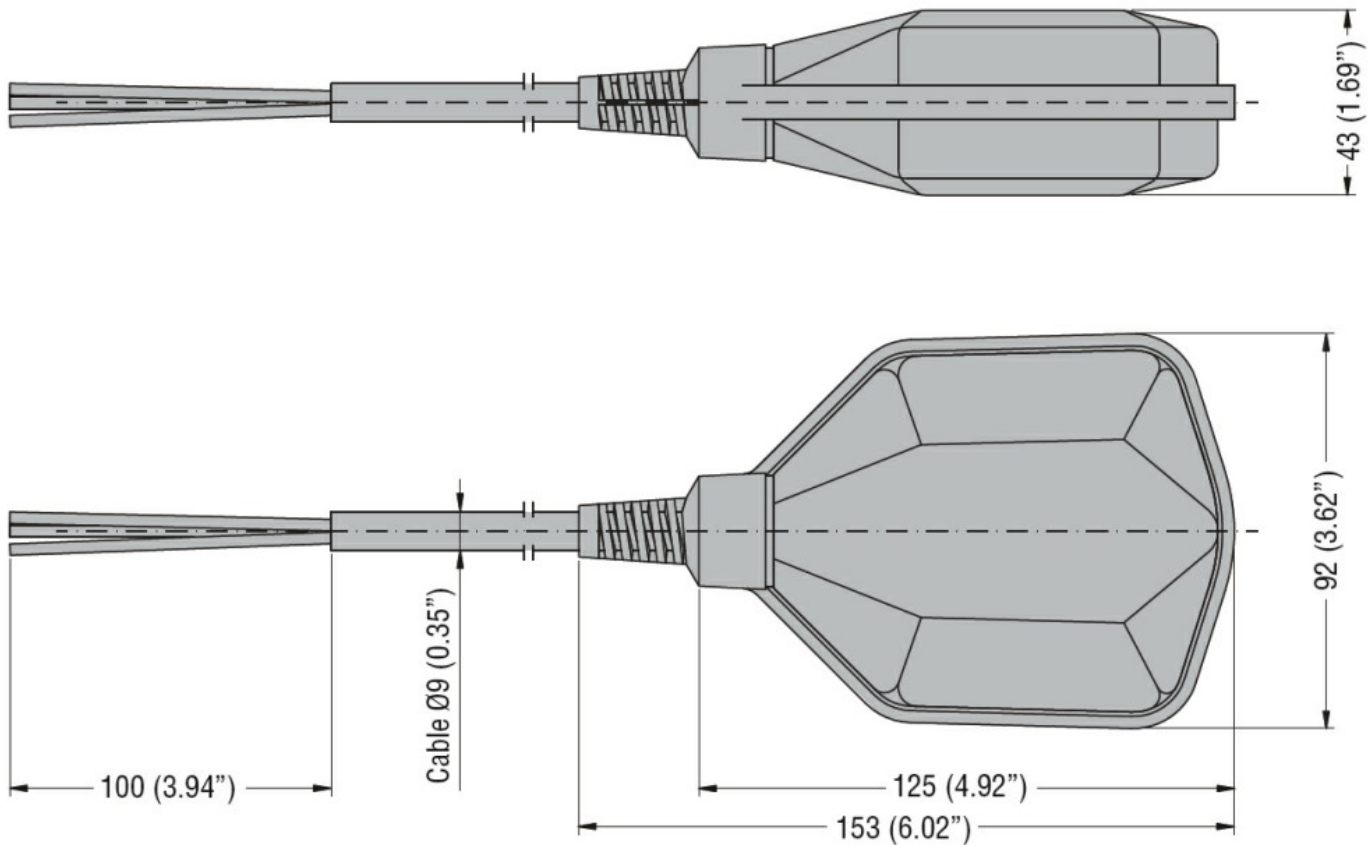

Relay outputs

Number of relays Nr. 1

Connections

Maximum cable length m / ft 35

Housing

Cable material PVC A05 VV-F3X1

Dimensions

Certifications and compliance