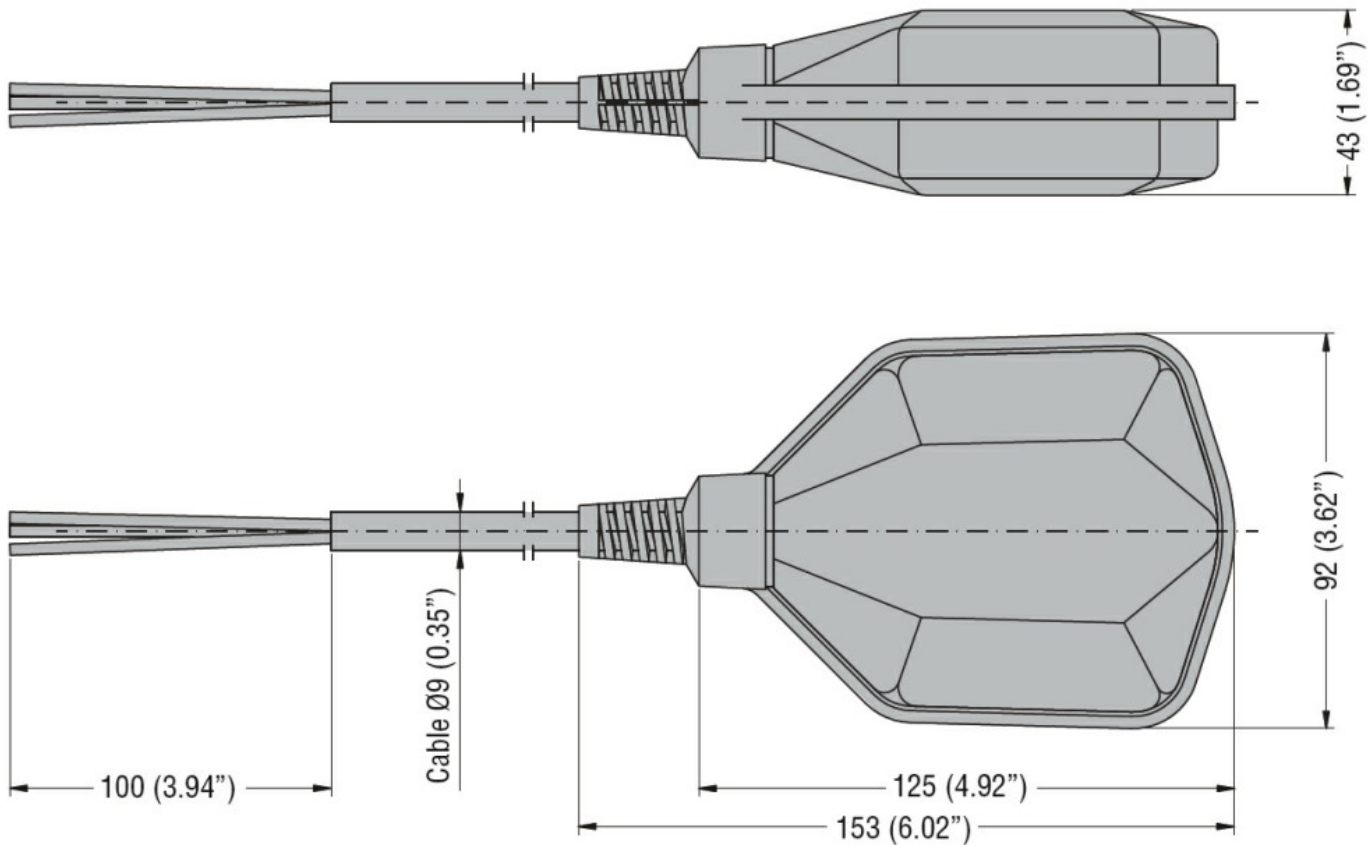

Relay outputs

Number of relays Nr. 1

Connections

Maximum cable length m / ft 40

Housing

Cable material PVC A05 VV-F3X1

Dimensions

Certifications and compliance