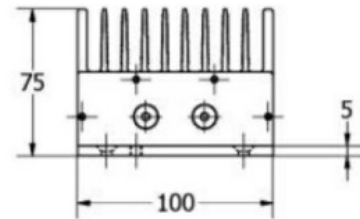

**General characteristics**

Rated output power kW 18.5...22

**Housing**

Weight Kg 4.2

**Dimensions**

**Certifications and compliance**

**Compliance**

IEC/EN 60204-1