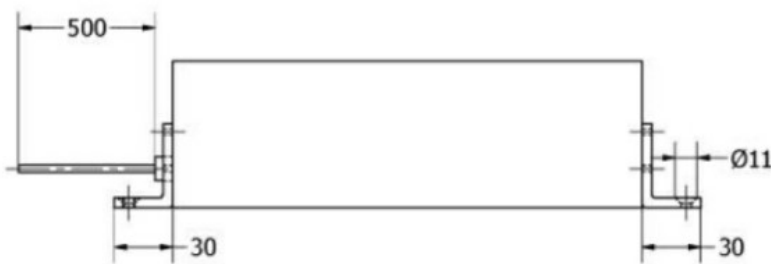

**General characteristics**

Rated output power kW 18.5...22

**Housing**

Weight Kg 4.2

**Dimensions**

**Certifications and compliance**

**Compliance**

IEC/EN 60204-1