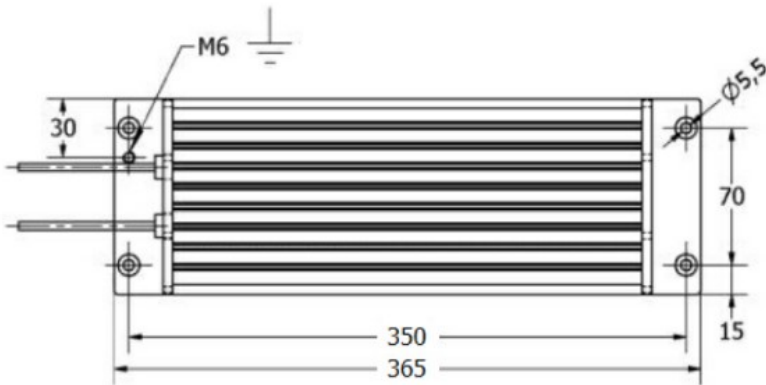

**General characteristics**

Rated output power kW 18.5...22

**Housing**

Weight Kg 4.2

**Dimensions**

**Certifications and compliance**

**Compliance**

IEC/EN 60204-1