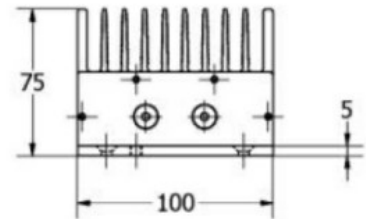

General characteristics

Rated output power kW 15

Housing

Weight Kg 4.2

Dimensions

Certifications and compliance

Compliance
 IEC/EN 60204-1
 IEC/EN 60664-1

Certificates
 EAC
 RCM