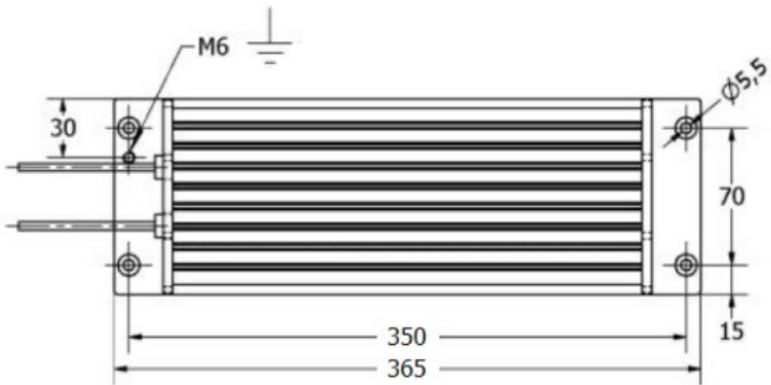

General characteristics

Rated output power kW 15

Housing

Weight Kg 4.2

Dimensions

Certifications and compliance

Compliance
 IEC/EN 60204-1
 IEC/EN 60664-1

Certificates
 EAC
 RCM