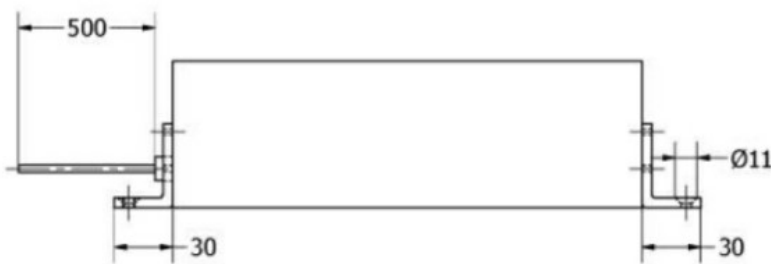

General characteristics

Rated output power kW 15

Housing

Weight Kg 4.2

Dimensions

Certifications and compliance

Compliance
 IEC/EN 60204-1
 IEC/EN 60664-1

Certificates
 EAC
 RCM