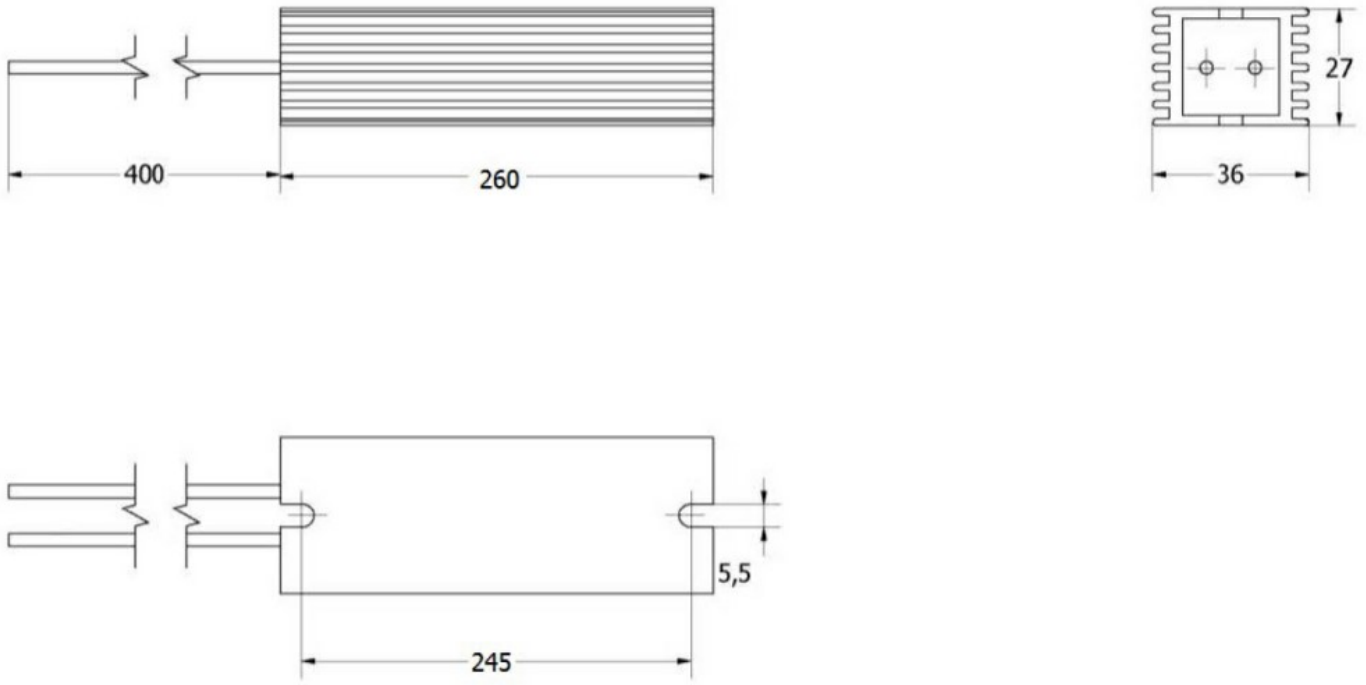

**General characteristics**

Rated output power kW 7.5...11

**Housing**

Weight Kg 0.5

**Dimensions**

**Certifications and compliance**

Compliance  
 IEC/EN 60204-1  
 IEC/EN 60664-1

Certificates  
 EAC  
 RCM