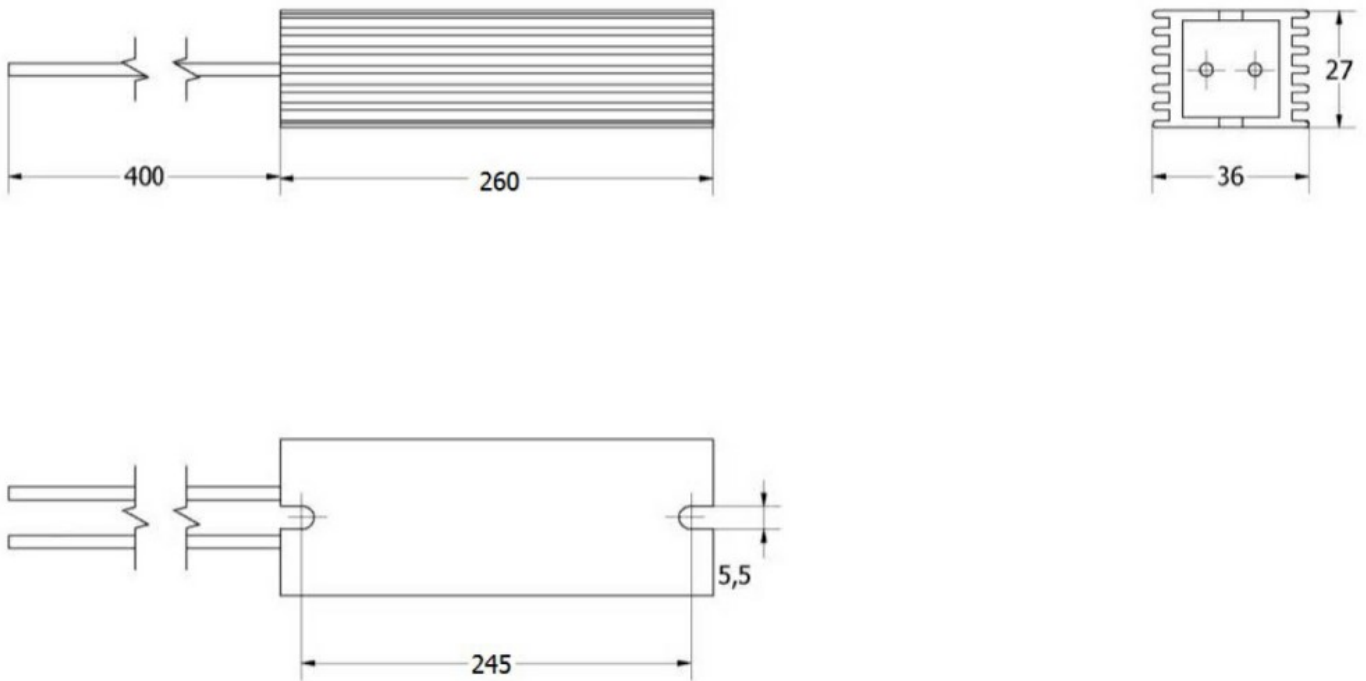

General characteristics

Rated output power kW 4...5.5

Housing

Weight Kg 0.5

Dimensions

Certifications and compliance

Compliance IEC/EN 60204-1
 IEC/EN 60664-1

Certificates EAC
 RCM