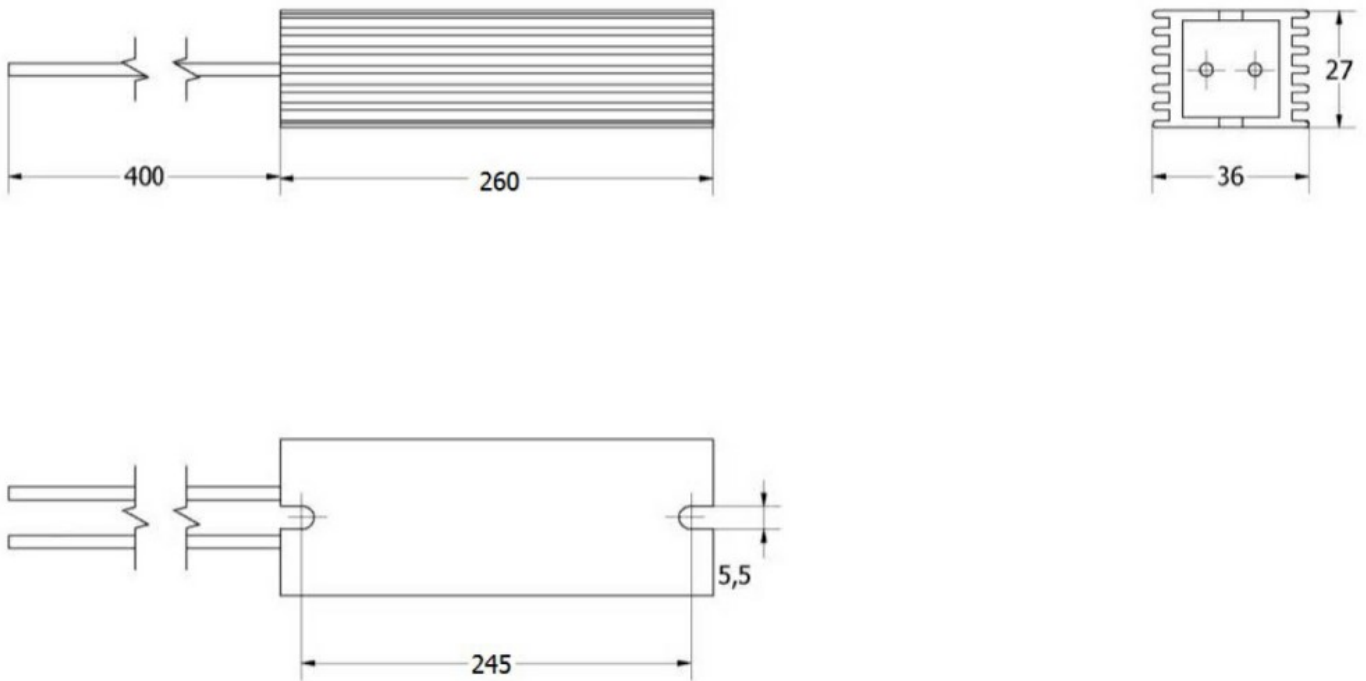

**General characteristics**

Rated output power kW 1.5...2.2

**Housing**

Weight Kg 0.63

**Dimensions**

**Certifications and compliance**

**Compliance**

IEC/EN 60204-1  
 IEC/EN 60664-1