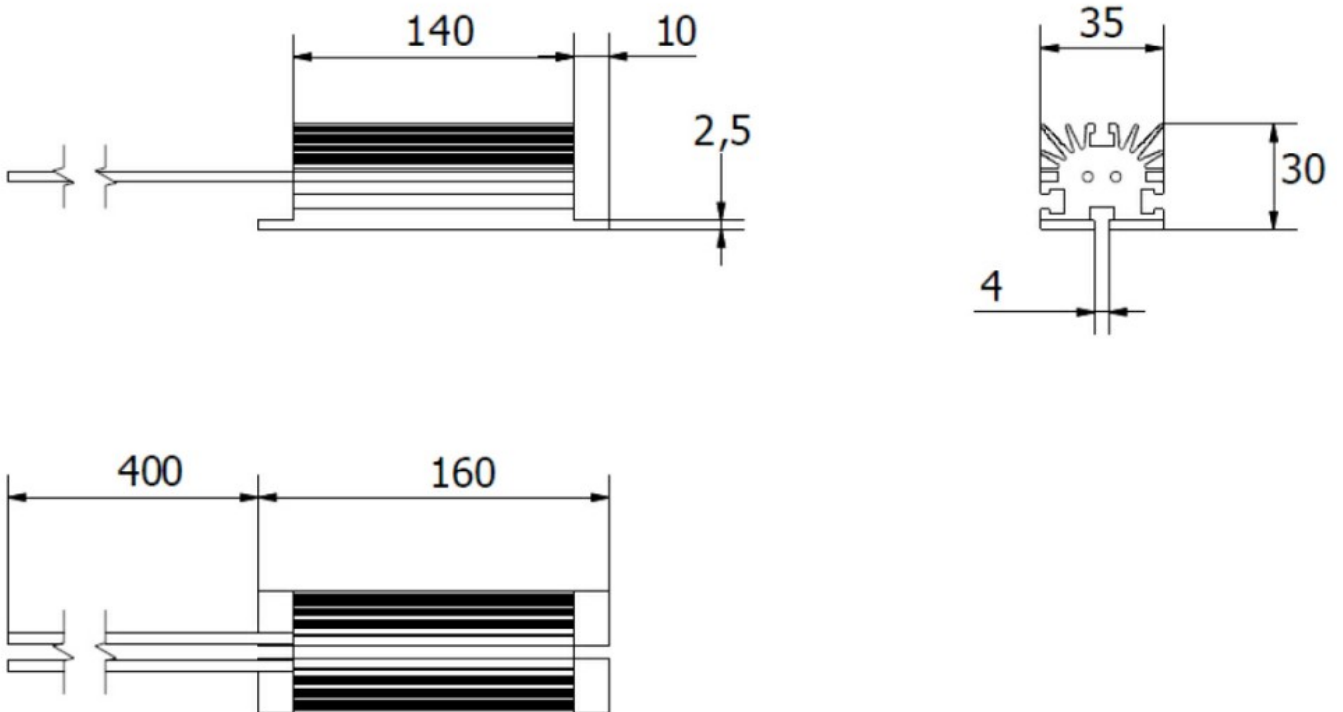

**General characteristics**

Rated output power kW 0.4...0.75

**Housing**

Weight Kg 0.26

**Dimensions**

**Certifications and compliance**

Compliance IEC/EN 60204-1  
 IEC/EN 60664-1

Certificates EAC  
 RCM