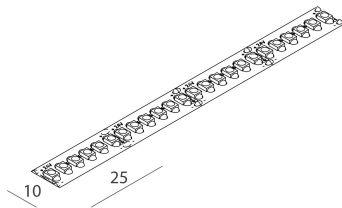

STRIP LED

100924.99

novalux
ITALIAN LIGHTING DESIGN SINCE 1948

Features

Use: Indoor
Dimming: WITH ACCESSORY
Emergency: WITH ACCESSORY
L: 5000mm
A: 10mm
Warranty: 5 years
Weight: 0.15kg

Tech data

IP: 20
Insulation class: III
Supply voltage: 24 Vdc
Energy efficiency class: F
SELV: Si

[STRIP LED: View more product info](#)

SMD 3528 (240 LED/m)
Biadesivo - sezionabile ogni 25mm (6 LED)
Biadeshesive - cuttable every 25mm (6 LED)

Novalux S.r.l. via Marzabotto, 2 40050 Funo di Argelato (BO) Italy
Tel: +39 051 860558 · Fax +39 051 6647859 · Mail: info@novalux.it · VAT number 00536541204 · novalux.com
Company subject to the management and coordination by SLV GmbH