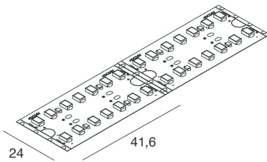

Novalux S.r.l. via Marzabotto, 2 40050 Funo di Argelato (BO) Italy
Tel: +39 051 860558 · Fax +39 051 6647859 · Mail: info@novalux.it · VAT number 00536541204 · novalux.com
Company subject to the management and coordination by SLV GmbH

This technical data sheet is owned by Novalux S.r.l., all rights reserved. Novalux S.r.l. reserves the right to make changes without prior notice.
Last update: 6/8/2025, 12:53:43