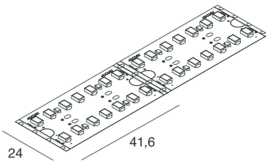

Novalux S.r.l. via Marzabotto, 2 40050 Funo di Argelato (BO) Italy
Tel: +39 051 860558 · Fax +39 051 6647859 · Mail: info@novalux.it · VAT number 00536541204 · novalux.com
Company subject to the management and coordination by SLV GmbH

This technical data sheet is owned by Novalux S.r.l., all rights reserved. Novalux S.r.l. reserves the right to make changes without prior notice.
Last update: 6/8/2025, 12:53:43