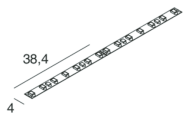

PROFILED MICRO | STRIP LED

100928.99

novalux
ITALIAN LIGHTING DESIGN SINCE 1948

Features

Use: Indoor/Outdoor
Dimming: WITH ACCESSORY
Emergency: WITH ACCESSORY
L: 5000mm
A: 4mm
Warranty: 5 years
Weight: 0.15kg

Tech data

Luminous flux in emergency: L min = 50 L max = 210 - 1h: 17% / 3h: 7
IP: 65
Insulation class: III
Supply voltage: 24 Vdc
Energy efficiency class: G
SELV: Si

Source

Light source: LED
Source power: 11.5W/m
Source luminous flux: 1016lm
Colour temperature: 2700K
CRI: >90
LED lifespan: 30000h L70 B20

Compliance

CEI EN 60598-1:2021 + A11:2023, CEI EN 60598-2-1:2022

Standards

Photobiological risk: RISK GROUP 1 Certified fixture in RISK GROUP 1 (Low Risk)-The fixture does not pose a hazard due to normal behavioral limitations on exposure - in accordance with CEI EN 62471:2010-01, IEC TR 62778:2014.

[PROFILED MICRO: View more product info](#)

[STRIP LED: View more product info](#)

Novalux S.r.l. via Marzabotto, 2 40050 Funo di Argelato (BO) Italy
Tel: +39 051 860558 · Fax +39 051 6647859 · Mail: info@novalux.it · VAT number 00536541204 · novalux.com
Company subject to the management and coordination by SLV GmbH

This technical data sheet is owned by Novalux S.r.l., all rights reserved. Novalux S.r.l. reserves the right to make changes without prior notice.
Last update: 6/8/2025, 12:53:41