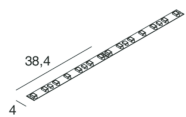

PROFILED MICRO | STRIP LED

100930.99

novalux
ITALIAN LIGHTING DESIGN SINCE 1948

Features

Use: Indoor/Outdoor
Dimming: WITH ACCESSORY
Emergency: WITH ACCESSORY
L: 5000mm
A: 4mm
Warranty: 5 years
Weight: 0.15kg

Tech data

Luminous flux in emergency: L min = 50 L max = 210 - 1h: 17% / 3h: 7
IP: 65
Insulation class: III
Supply voltage: 24 Vdc
Energy efficiency class: F
SELV: Si

Source

Light source: LED
Source power: 11.5W/m
Source luminous flux: 1124lm
Colour temperature: 4000K
CRI: >90
LED lifespan: 30000h L70 B20

Compliance

CEI EN 60598-1:2021 + A11:2023, CEI EN 60598-2-1:2022

Standards

Photobiological risk: RISK GROUP 1 Certified fixture in RISK GROUP 1 (Low Risk)-The fixture does not pose a hazard due to normal behavioral limitations on exposure - in accordance with CEI EN 62471:2010-01, IEC TR 62778:2014.

[PROFILED MICRO: View more product info](#)

[STRIP LED: View more product info](#)

Novalux S.r.l. via Marzabotto, 2 40050 Funo di Argelato (BO) Italy
Tel: +39 051 860558 · Fax +39 051 6647859 · Mail: info@novalux.it · VAT number 00536541204 · novalux.com
Company subject to the management and coordination by SLV GmbH

This technical data sheet is owned by Novalux S.r.l., all rights reserved. Novalux S.r.l. reserves the right to make changes without prior notice.
Last update: 6/8/2025, 12:53:41