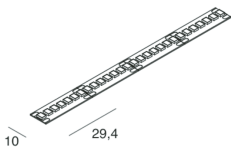

STRIP LED

100934.99

novalux
ITALIAN LIGHTING DESIGN SINCE 1948

Features

Use: Indoor
Dimming: WITH ACCESSORY
Emergency: WITH ACCESSORY
L: 5000mm
A: 10mm
Warranty: 5 years
Weight: 0.155kg

Tech data

IP: 20
Insulation class: III
Supply voltage: 24 Vdc
Energy efficiency class: E
SELV: Si

Source

Light source: LED
Source power: 19.2W/m
Source luminous flux: 2402lm
Colour temperature: 3000K
CRI: >80
LED lifespan: 30000h L70 B20

Compliance

CEI EN 60598-1:2021 + A11:2023, CEI EN 60598-2-1:2022

Standards

Photobiological risk: RISK GROUP 1 Certified fixture in RISK GROUP 1 (Low Risk)-The fixture does not pose a hazard due to normal behavioral limitations on exposure - in accordance with CEI EN 62471:2010-01, IEC TR 62778:2014.

[STRIP LED: View more product info](#)

Novalux S.r.l. via Marzabotto, 2 40050 Funo di Argelato (BO) Italy
Tel: +39 051 860558 · Fax +39 051 6647859 · Mail: info@novalux.it · VAT number 00536541204 · novalux.com
Company subject to the management and coordination by SLV GmbH

This technical data sheet is owned by Novalux S.r.l., all rights reserved. Novalux S.r.l. reserves the right to make changes without prior notice.
Last update: 6/8/2025, 12:53:20