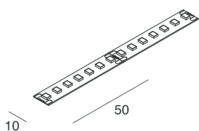

STRIP LED

100945.99

novalux
ITALIAN LIGHTING DESIGN SINCE 1948

Features

Use: Indoor
Dimming: WITH ACCESSORY
Emergency: WITH ACCESSORY
L: 5000mm
A: 10mm
Warranty: 5 years
Weight: 0.15kg

Tech data

IP: 20
Insulation class: III
Supply voltage: 24 Vdc
Energy efficiency class: E
SELV: Si

Source

Light source: LED
Source power: 14.4W/m
Source luminous flux: 1892lm
Colour temperature: 3000K
CRI: >80
LED lifespan: 30000h L70 B20

Compliance

CEI EN 60598-1:2021 + A11:2023, CEI EN 60598-2-1:2022

Standards

Photobiological risk: RISK GROUP 1 Certified fixture in RISK GROUP 1 (Low Risk)-The fixture does not pose a hazard due to normal behavioral limitations on exposure - in accordance with CEI EN 62471:2010-01, IEC TR 62778:2014.

[STRIP LED: View more product info](#)

Novalux S.r.l. via Marzabotto, 2 40050 Funo di Argelato (BO) Italy
Tel: +39 051 860558 · Fax +39 051 6647859 · Mail: info@novalux.it · VAT number 00536541204 · novalux.com
Company subject to the management and coordination by SLV GmbH

This technical data sheet is owned by Novalux S.r.l., all rights reserved. Novalux S.r.l. reserves the right to make changes without prior notice.
Last update: 6/8/2025, 12:53:19