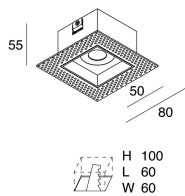

WELL/MINI WELL

101907.01

novalux
ITALIAN LIGHTING DESIGN SINCE 1948

Features

Use: Indoor
Type of installation: RECESSED INTO PLASTERBOARD
Emission: DIRECT
Optics: SPOT
Beam: 36°
Colour: WHITE
Dimming: WITH ACCESSORY
Emergency: WITH ACCESSORY
L: 80mm
A: 80mm
H: 55mm
Warranty: 5 years
Weight: 0.39kg