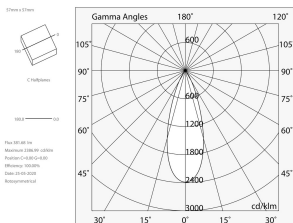

WELL/MINI WELL

101907.01

novalux
ITALIAN LIGHTING DESIGN SINCE 1948

Features

Use: Indoor
Type of installation: RECESSED INTO PLASTERBOARD
Emission: DIRECT
Optics: SPOT
Beam: 36°
Colour: WHITE
Dimming: WITH ACCESSORY
Emergency: WITH ACCESSORY
L: 80mm
A: 80mm
H: 55mm
Warranty: 5 years
Weight: 0.39kg

Tech data

Luminaire luminous flux: 381lm
Luminous flux in emergency: 1h: 78% / 3h: 32%
IP: 20
Insulation class: III
Supply voltage: DC 500 mA
SELV: No

Source

Light source: LED
Source power: 5W
Colour temperature: 3000K
CRI: >90
LED lifespan: 50000h L80 B20