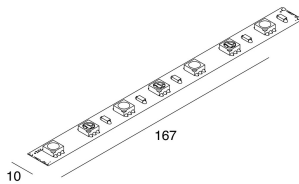

STRIP LED

102607.99

novalux
ITALIAN LIGHTING DESIGN SINCE 1948

Features

Use: Indoor
Dimming: WITH ACCESSORY
Emergency: WITH ACCESSORY
L: 5000mm
A: 10mm
Warranty: 5 years
Weight: 0.15kg

Tech data

IP: 20
Insulation class: III
Supply voltage: 24 Vdc
Energy efficiency class: G
SELV: Si

Source

Light source: LED
Source power: 14.4W/m
Source luminous flux: RGB 224/WHITE 670lm
Colour temperature: RGB+W
LED lifespan: 30000h L70 B20

Compliance

CEI EN 60598-1:2021 + A11:2023, CEI EN 60598-2-1:2022

Standards

Photobiological risk: RISK GROUP 1 Certified fixture in RISK GROUP 1 (Low Risk)-The fixture does not pose a hazard due to normal behavioral limitations on exposure - in accordance with CEI EN 62471:2010-01, IEC TR 62778:2014.

[STRIP LED: View more product info](#)

Novalux S.r.l. via Marzabotto, 2 40050 Funo di Argelato (BO) Italy
Tel: +39 051 860558 · Fax +39 051 6647859 · Mail: info@novalux.it · VAT number 00536541204 · novalux.com
Company subject to the management and coordination by SLV GmbH

This technical data sheet is owned by Novalux S.r.l., all rights reserved. Novalux S.r.l. reserves the right to make changes without prior notice.
Last update: 6/8/2025, 12:53:18