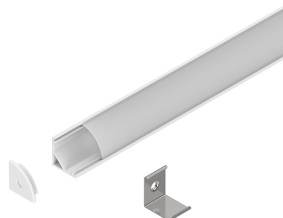

PROFILED AD ANGOLO H16

105408.01

novalux
ITALIAN LIGHTING DESIGN SINCE 1948

Features

Use: Indoor
Type of installation: LIGHT COVE, CEILING MOUNTED
Emission: DIRECT
Optics: OPAL
Colour: WHITE
L: 2000mm
A: 16mm
H: 16mm
Warranty: 5 years
Weight: 0.3kg