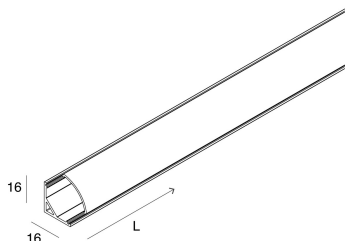

Novalux S.r.l. via Marzabotto, 2 40050 Funo di Argelato (BO) Italy
Tel: +39 051 860558 · Fax +39 051 6647859 · Mail: info@novalux.it · VAT number 00536541204 · novalux.com
Company subject to the management and coordination by SLV GmbH

This technical data sheet is owned by Novalux S.r.l., all rights reserved. Novalux S.r.l. reserves the right to make changes without prior notice.
Last update: 6/8/2025, 12:53:39