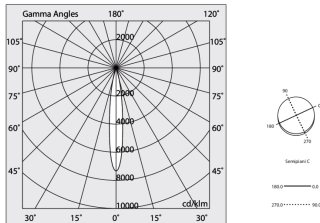

Novalux S.r.l. via Marzabotto, 2 40050 Funo di Argelato (BO) Italy
Tel: +39 051 860558 · Fax +39 051 6647859 · Mail: info@novalux.it · VAT number 00536541204 · novalux.com
Company subject to the management and coordination by SLV GmbH

This technical data sheet is owned by Novalux S.r.l., all rights reserved. Novalux S.r.l. reserves the right to make changes without prior notice.
Last update: 6/8/2025, 12:54:26