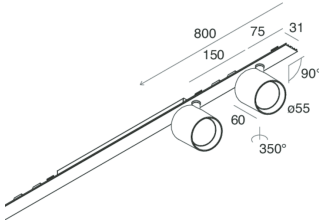

Novalux S.r.l. via Marzabotto, 2 40050 Funo di Argelato (BO) Italy
Tel: +39 051 860558 · Fax +39 051 6647859 · Mail: info@novalux.it · VAT number 00536541204 · novalux.com
Company subject to the management and coordination by SLV GmbH

This technical data sheet is owned by Novalux S.r.l., all rights reserved. Novalux S.r.l. reserves the right to make changes without prior notice.
Last update: 6/8/2025, 12:54:26