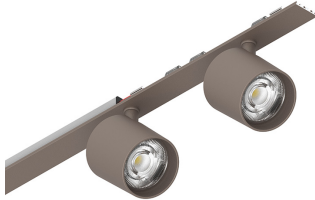

P-30 STRIP LED

105847.21

novalux
ITALIAN LIGHTING DESIGN SINCE 1948

Features

Use: Indoor
Type of installation: RECESSED INTO PLASTERBOARD, SUSPENDED, CEILING MOUNTED
Emission: ADJUSTABLE
Optics: SPOT
Beam: 14°
Colour: CAPPUCCINO
Dimming: ON/OFF
Emergency: NO
L: 800mm
A: 31mm
Made in: ITALY
Warranty: 5 years
Weight: 0.9kg

Tech data

Luminaire input power: 19.6W
Luminaire luminous flux: 1883lm
IP: 20
Insulation class: I
No. of driver per product: 1
Supply voltage: 220-240V 50/60Hz
SELV: Si

Source

Light source: LED
Source power: 18W
Source luminous flux: 2240lm
Colour temperature: 4000K
CRI: >90
Colour tolerance: 2 Step MacAdam
LED lifespan: 50000h L80 B20