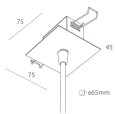

P-30 PCB

105864.20

novalux
ITALIAN LIGHTING DESIGN SINCE 1948

P-30: ROSONE QDR CARTON. L1200 3P CAFFE

103319.20