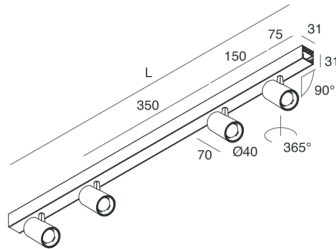

Novalux S.r.l. via Marzabotto, 2 40050 Funo di Argelato (BO) Italy
Tel: +39 051 860558 · Fax +39 051 6647859 · Mail: info@novalux.it · VAT number 00536541204 · novalux.com
Company subject to the management and coordination by SLV GmbH

This technical data sheet is owned by Novalux S.r.l., all rights reserved. Novalux S.r.l. reserves the right to make changes without prior notice.
Last update: 6/8/2025, 12:55:53