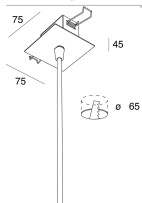

P-30: ROSONE QDR CARTON. L=1200 3P BIA

103319.01

Novalux S.r.l. via Marzabotto, 2 40050 Funo di Argelato (BO) Italy
Tel: +39 051 860558 · Fax +39 051 6647859 · Mail: info@novalux.it · VAT number 00536541204 · novalux.com
Company subject to the management and coordination by SLV GmbH

This technical data sheet is owned by Novalux S.r.l., all rights reserved. Novalux S.r.l. reserves the right to make changes without prior notice.
Last update: 6/8/2025, 12:55:53