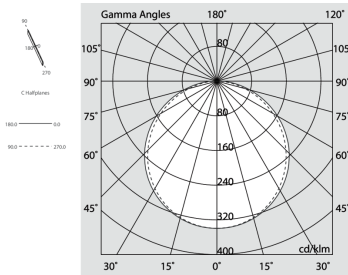

P-30 PCB

105898.01

novalux
ITALIAN LIGHTING DESIGN SINCE 1948

Features

Use: Indoor
Type of installation: WALL
Emission: DIRECT, INDIRECT
Optics: OPAL
Colour: WHITE
Dimming: ON/OFF
Emergency: NO
L: 1600mm
A: 31mm
H: 31mm
Made in: ITALY
Warranty: 5 years