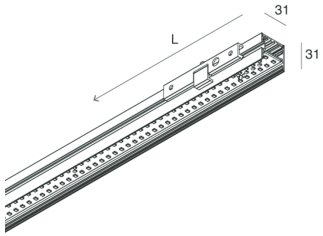

P-30 PCB

105898.01

novalux
ITALIAN LIGHTING DESIGN SINCE 1948

Features

Use: Indoor
Type of installation: WALL
Emission: DIRECT, INDIRECT
Optics: OPAL
Colour: WHITE
Dimming: ON/OFF
Emergency: NO
L: 1600mm
A: 31mm
H: 31mm
Made in: ITALY
Warranty: 5 years