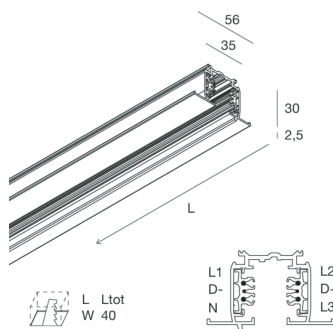

Compliance

CEI EN 60570/A2:2020

[ALL-TRACK: View more product info](#)

Novalux S.r.l. via Marzabotto, 2 40050 Funo di Argelato (BO) Italy
Tel: +39 051 860558 · Fax +39 051 6647859 · Mail: info@novalux.it · VAT number 00536541204 · novalux.com
Company subject to the management and coordination by SLV GmbH

This technical data sheet is owned by Novalux S.r.l., all rights reserved. Novalux S.r.l. reserves the right to make changes without prior notice.
Last update: 6/8/2025, 12:51:14