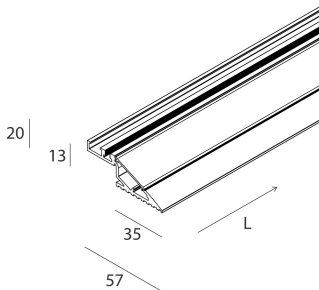

Features

Use: Indoor
Type of installation: RECESSED INTO PLASTERBOARD, LIGHT COVE
Emission: INDIRECT
Optics: OPAL
L: 57mm
H: 19.7mm
Made in: ITALY
Warranty: 5 years
Weight: 1.3kg

Tech data

IP: 40

[SIDE: View more product info](#)

COMPLETION ACCESSORIES

SIDE: KIT DI GIUNZIONE

106902.99

SIDE: KIT DI GIUNZIONE A.90

106903.99