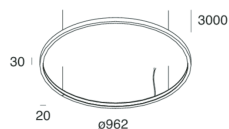

Novalux S.r.l. via Marzabotto, 2 40050 Funo di Argelato (BO) Italy
Tel: +39 051 860558 · Fax +39 051 6647859 · Mail: info@novalux.it · VAT number 00536541204 · novalux.com
Company subject to the management and coordination by SLV GmbH

This technical data sheet is owned by Novalux S.r.l., all rights reserved. Novalux S.r.l. reserves the right to make changes without prior notice.
Last update: 6/8/2025, 12:58:48