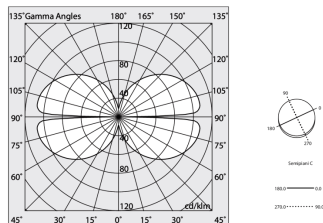

Novalux S.r.l. via Marzabotto, 2 40050 Funo di Argelato (BO) Italy
Tel: +39 051 860558 · Fax +39 051 6647859 · Mail: info@novalux.it · VAT number 00536541204 · novalux.com
Company subject to the management and coordination by SLV GmbH

This technical data sheet is owned by Novalux S.r.l., all rights reserved. Novalux S.r.l. reserves the right to make changes without prior notice.
Last update: 6/8/2025, 12:58:48