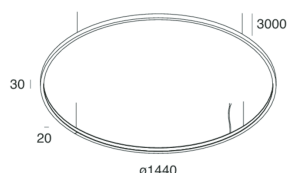

HALOS MINI

107337.22

novalux
ITALIAN LIGHTING DESIGN SINCE 1948

Features

Use: Indoor
Type of installation: SUSPENDED
Emission: INTERNAL
Optics: OPAL
Colour: GOLD
Dimming: WITH ACCESSORY
Emergency: NO
L: Ø1440mm
A: 20mm
H: 30mm
Made in: ITALY
Warranty: 5 years
Weight: 8kg