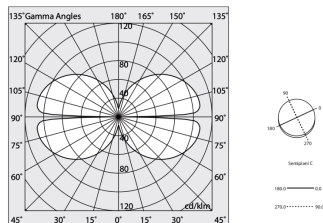

HALOS MINI

107337.22

novalux
ITALIAN LIGHTING DESIGN SINCE 1948

Features

Use: Indoor
Type of installation: SUSPENDED
Emission: INTERNAL
Optics: OPAL
Colour: GOLD
Dimming: WITH ACCESSORY
Emergency: NO
L: Ø1440mm
A: 20mm
H: 30mm
Made in: ITALY
Warranty: 5 years
Weight: 8kg

Tech data

Luminaire input power: 105.7W
Luminaire luminous flux: 5314lm
IP: 40
Insulation class: III
Supply voltage: MAX 1.8A
IK: 3
SELV: Si

Source

Light source: LED
Source power: 93W
Source luminous flux: 14106lm
Colour temperature: 4000K
CRI: >90
Colour tolerance: 3 Step MacAdam
LED lifespan: 50000h L90 B10

Compliance

CEI EN 60598-1:2021 + A11:2023, CEI EN 60598-2-1:2022

Standards

Photobiological risk: RISK GROUP 0 Certified fixture in EXEMPT GROUP, in accordance with CEI EN 62471:2010-01, IEC TR 62778:2014.

CAM edilizia: The product complies with the requirements for public buildings, ministerial decree of 23rd June 2022 n.256.

[HALOS MINI: View more product info](#)

Novalux S.r.l. via Marzabotto, 2 40050 Funo di Argelato (BO) Italy
Tel: +39 051 860558 · Fax +39 051 6647859 · Mail: info@novalux.it · VAT number 00536541204 · novalux.com
Company subject to the management and coordination by SLV GmbH

This technical data sheet is owned by Novalux S.r.l., all rights reserved. Novalux S.r.l. reserves the right to make changes without prior notice.
Last update: 6/8/2025, 12:58:19