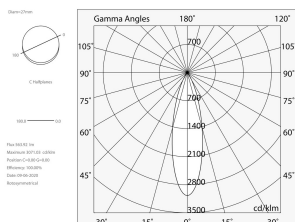

## Features

Use: Indoor  
Type of installation: SUSPENDED  
Emission: DIRECT  
Optics: SPOT  
Colour: WHITE  
Dimming: ON/OFF  
Emergency: NO  
L: Ø26mm  
H: 400mm  
Warranty: 5 years  
Weight: 0.7kg