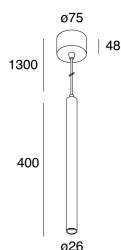

## Features

Use: Indoor  
Type of installation: SUSPENDED  
Emission: DIRECT  
Optics: SPOT  
Colour: WHITE  
Dimming: ON/OFF  
Emergency: NO  
L: Ø26mm  
H: 400mm  
Warranty: 5 years  
Weight: 0.7kg