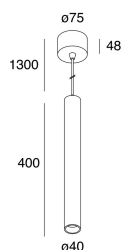

MINI TUBE

108302.02

novalux
ITALIAN LIGHTING DESIGN SINCE 1948

Features

Use: Indoor
Type of installation: SUSPENDED
Emission: DIRECT
Optics: SPOT
Colour: BLACK
Dimming: ON/OFF
Emergency: NO
L: Ø40mm
H: 400mm
Warranty: 5 years
Weight: 1.2kg

Tech data

Luminaire input power: 16W
Luminaire luminous flux: 776lm
IP: 20
Insulation class: I
No. of driver per product: 1
Supply voltage: 220-240V 50/60Hz
UGR: <19
SELV: Si

Source

Light source: LED
Source power: 14W
Colour temperature: 3000K
CRI: >90
LED lifespan: 30000h L70 B20

Compliance

CEI EN 60598-1:2021 + A11:2023, CEI EN 60598-2-1:2022

Standards

Photobiological risk: RISK GROUP 1 Certified fixture in RISK GROUP 1 (Low Risk)-The fixture does not pose a hazard due to normal behavioral limitations on exposure - in accordance with CEI EN 62471:2010-01, IEC TR 62778:2014.

[MINI TUBE: View more product info](#)

Novalux S.r.l. via Marzabotto, 2 40050 Funo di Argelato (BO) Italy
Tel: +39 051 860558 · Fax +39 051 6647859 · Mail: info@novalux.it · VAT number 00536541204 · novalux.com
Company subject to the management and coordination by SLV GmbH

This technical data sheet is owned by Novalux S.r.l., all rights reserved. Novalux S.r.l. reserves the right to make changes without prior notice.
Last update: 6/8/2025, 12:52:47