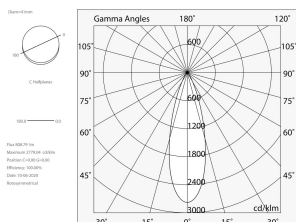

MINI TUBE

108302.02

novalux
ITALIAN LIGHTING DESIGN SINCE 1948

Features

Use: Indoor
Type of installation: SUSPENDED
Emission: DIRECT
Optics: SPOT
Colour: BLACK
Dimming: ON/OFF
Emergency: NO
L: Ø40mm
H: 400mm
Warranty: 5 years
Weight: 1.2kg

Tech data

Luminaire input power: 16W
Luminaire luminous flux: 776lm
IP: 20
Insulation class: I
No. of driver per product: 1
Supply voltage: 220-240V 50/60Hz
UGR: <19
SELV: Si

Source

Light source: LED
Source power: 14W
Colour temperature: 3000K
CRI: >90
LED lifespan: 30000h L70 B20

Compliance

CEI EN 60598-1:2021 + A11:2023, CEI EN 60598-2-1:2022

Standards

Photobiological risk: RISK GROUP 1 Certified fixture in RISK GROUP 1 (Low Risk)-The fixture does not pose a hazard due to normal behavioral limitations on exposure - in accordance with CEI EN 62471:2010-01, IEC TR 62778:2014.

[MINI TUBE: View more product info](#)

Novalux S.r.l. via Marzabotto, 2 40050 Funo di Argelato (BO) Italy
Tel: +39 051 860558 · Fax +39 051 6647859 · Mail: info@novalux.it · VAT number 00536541204 · novalux.com
Company subject to the management and coordination by SLV GmbH

This technical data sheet is owned by Novalux S.r.l., all rights reserved. Novalux S.r.l. reserves the right to make changes without prior notice.
Last update: 6/8/2025, 12:52:47