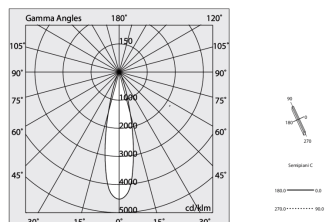

Novalux S.r.l. via Marzabotto, 2 40050 Funo di Argelato (BO) Italy
Tel: +39 051 860558 · Fax +39 051 6647859 · Mail: info@novalux.it · VAT number 00536541204 · novalux.com
Company subject to the management and coordination by SLV GmbH

This technical data sheet is owned by Novalux S.r.l., all rights reserved. Novalux S.r.l. reserves the right to make changes without prior notice.
Last update: 6/8/2025, 13:06:53